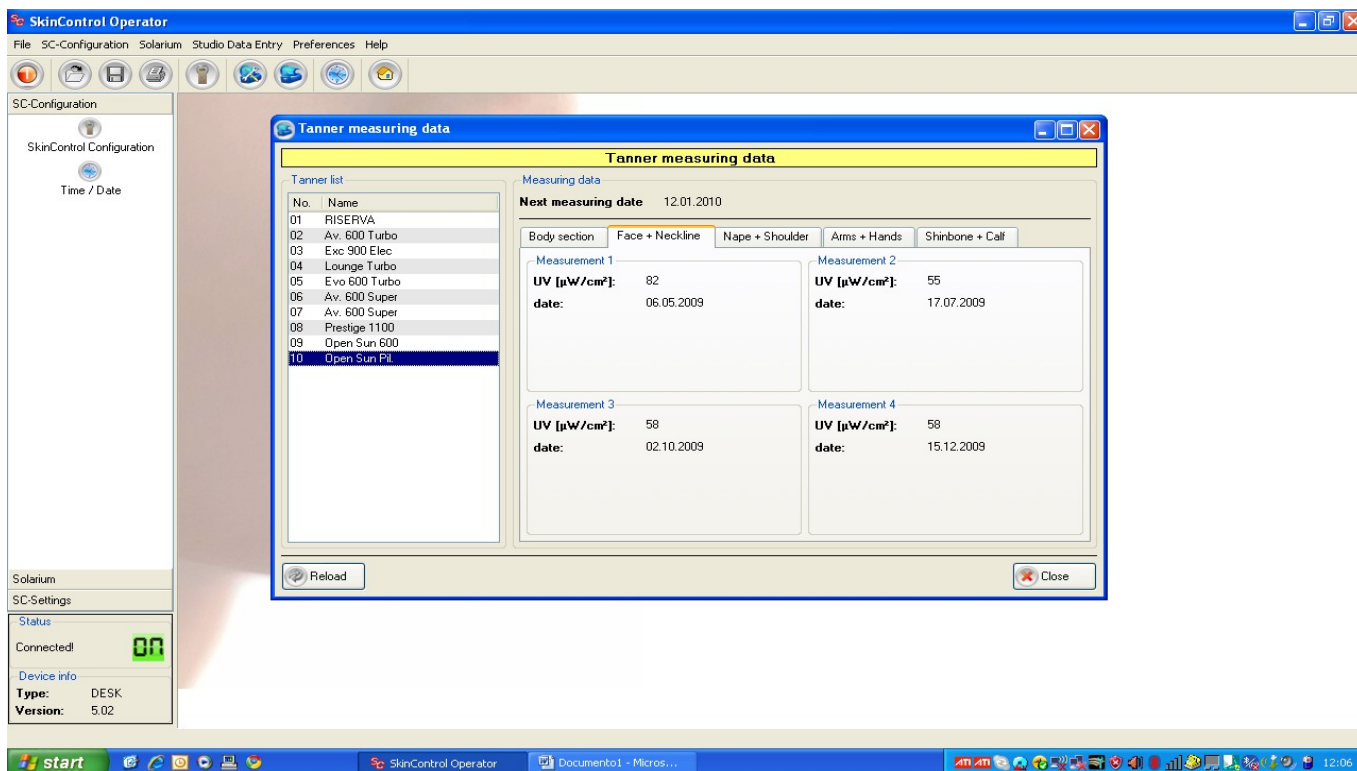

10. Ergoline Open Sun Pilot Extreme Power (mezzo busto)

Valore medio su 4 misurazioni: 0.633 w/m2
Valore ultima misurazione del 15.12.2009: 0.58 w/m2
Ore lampade viso rilevate il 11.12.2009: 143.18 ore

N.B. Lo Skin Control di questo centro è stato acquistato nel mese di aprile 2007.